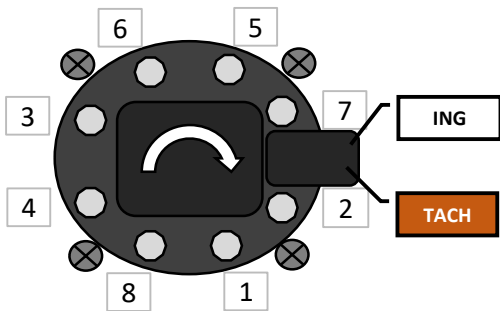

SMALL BLOCK CHEVROLET

Firing Order-Spark Plug Gap-Torque-Wire Length

1 8 4 3 6 5 7 2

SPARK PLUG GAP
.045"

SPARK PLUG GAP
.035"

SPARK PLUG TORQUE: 20 ft-lbs

SPARK PLUG WIRE LENGTH								
	1	2	3	4	5	6	7	8
OVC POINT	29	33	35	27	25	27	25	24
OVC HEI	29	33	35	27	25	27	25	24
UEM POINT	45	45	40	40	27.75	28	27	26.75
UEM HEI	45	45	40	40	27.75	28	27	26.75