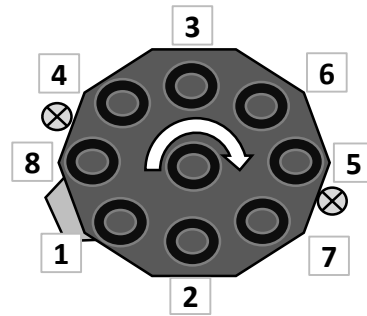

SMALL BLOCK CHEVROLET

Firing Order-Spark Plug Gap-Torque-Wire Length

1 8 4 3 6 5 7 2

SPARK PLUG GAP
.045"

SPARK PLUG GAP
.035"

SPARK PLUG TORQUE: 20 ft-lbs

SPARK PLUG WIRE LENGTH								
	1	2	3	4	5	6	7	8
OVC POINT	29	33	35	27	25	27	25	24
OVC HEI	29	33	35	27	25	27	25	24
UEM POINT	45	45	40	40	27.75	28	27	26.75
UEM HEI	45	45	40	40	27.75	28	27	26.75