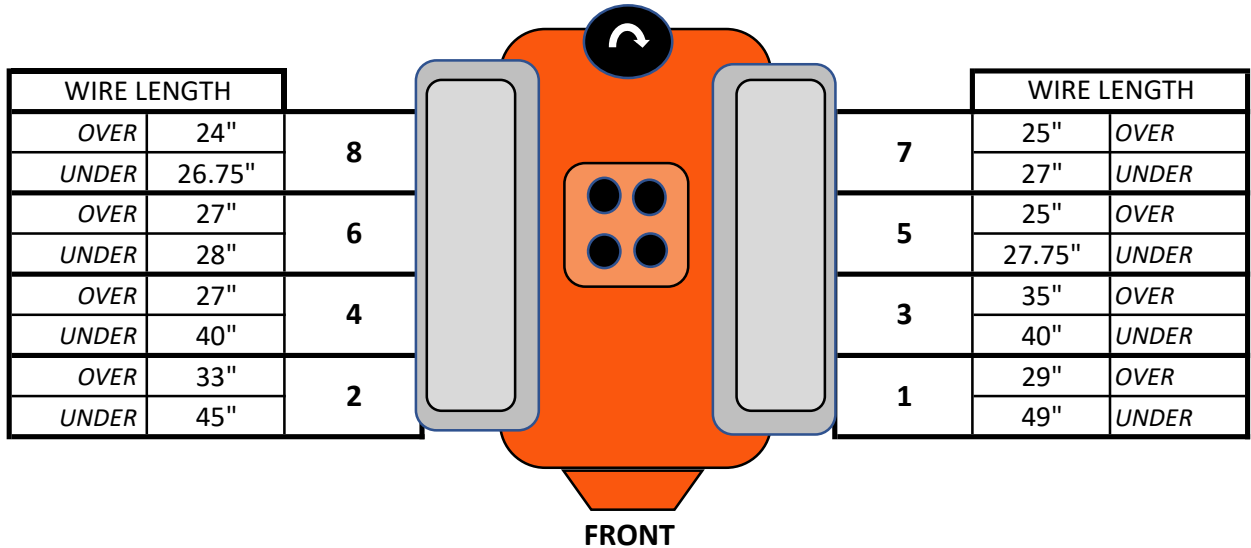

SMALL BLOCK CHEVROLET

Firing Order-Spark Plug Gap-Torque-Wire Length

1 8 4 3 6 5 7 2

SPARK PLUG GAP
.045"

SPARK PLUG GAP
.035"

SPARK PLUG TORQUE: 20 ft-lbs

SPARK PLUG WIRE LENGTH								
	1	2	3	4	5	6	7	8
OVC POINT	29	33	35	27	25	27	25	24
OVC HEI	29	33	35	27	25	27	25	24
UEM POINT	45	45	40	40	27.75	28	27	26.75
UEM HEI	45	45	40	40	27.75	28	27	26.75